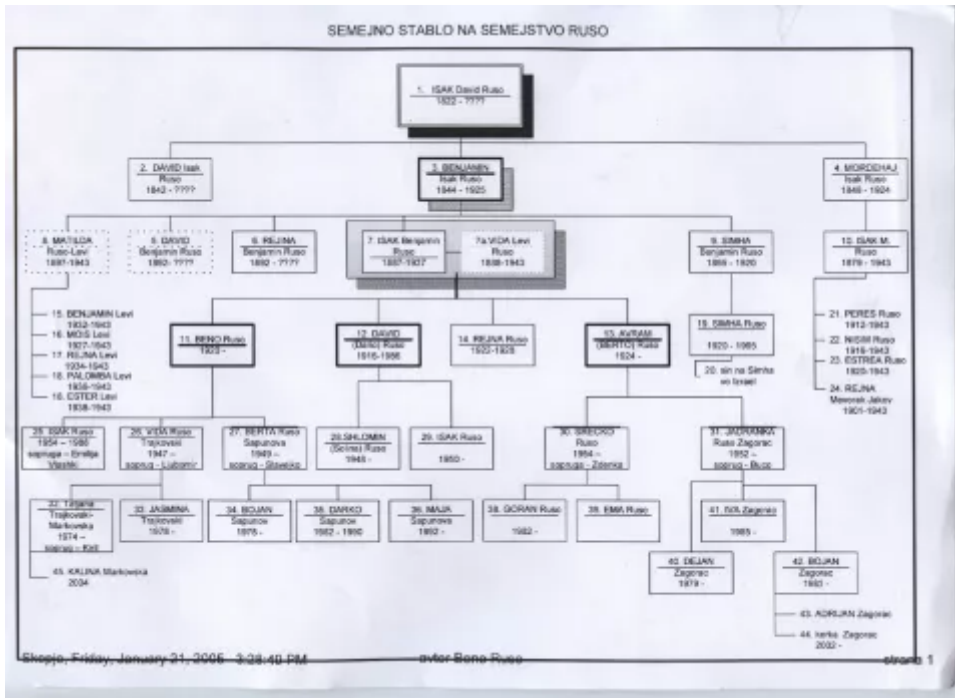

Beno Ruso's Family Tree

Here is the Ruso family tree dating back to my great-grandfather Isak David Ruso. During my years in the military we did a lot of plotting so this was something I have experience in. Nonetheless it took a long to make this.