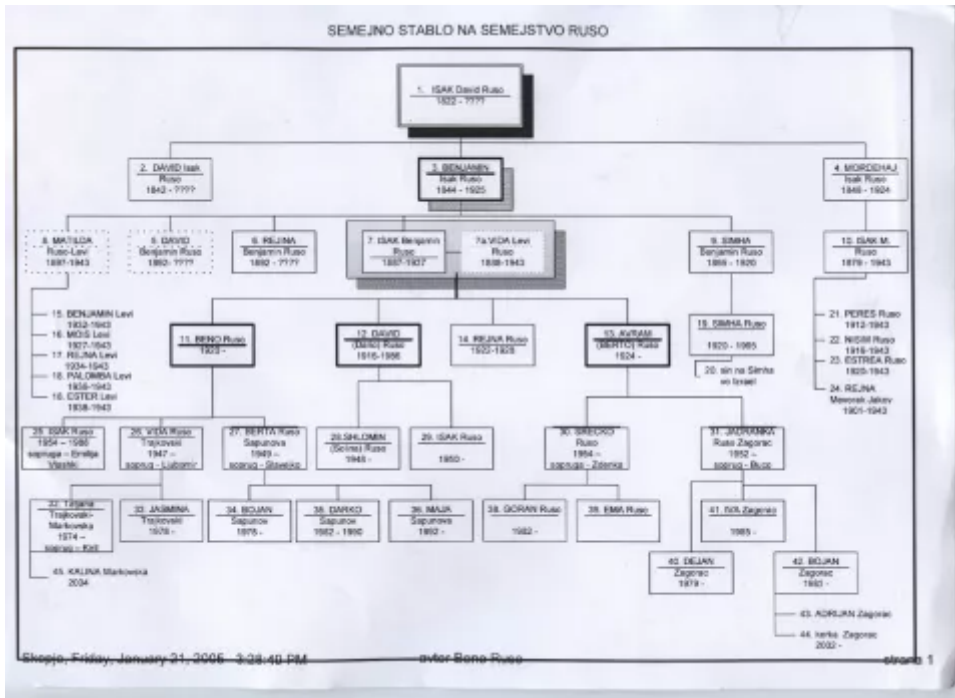

# Beno Ruso's Family Tree

Here is the Ruso family tree dating back to my great-grandfather Isak David Ruso. During my years in the military we did a lot of plotting so this was something I have experience in. Nonetheless it took a long to make this.